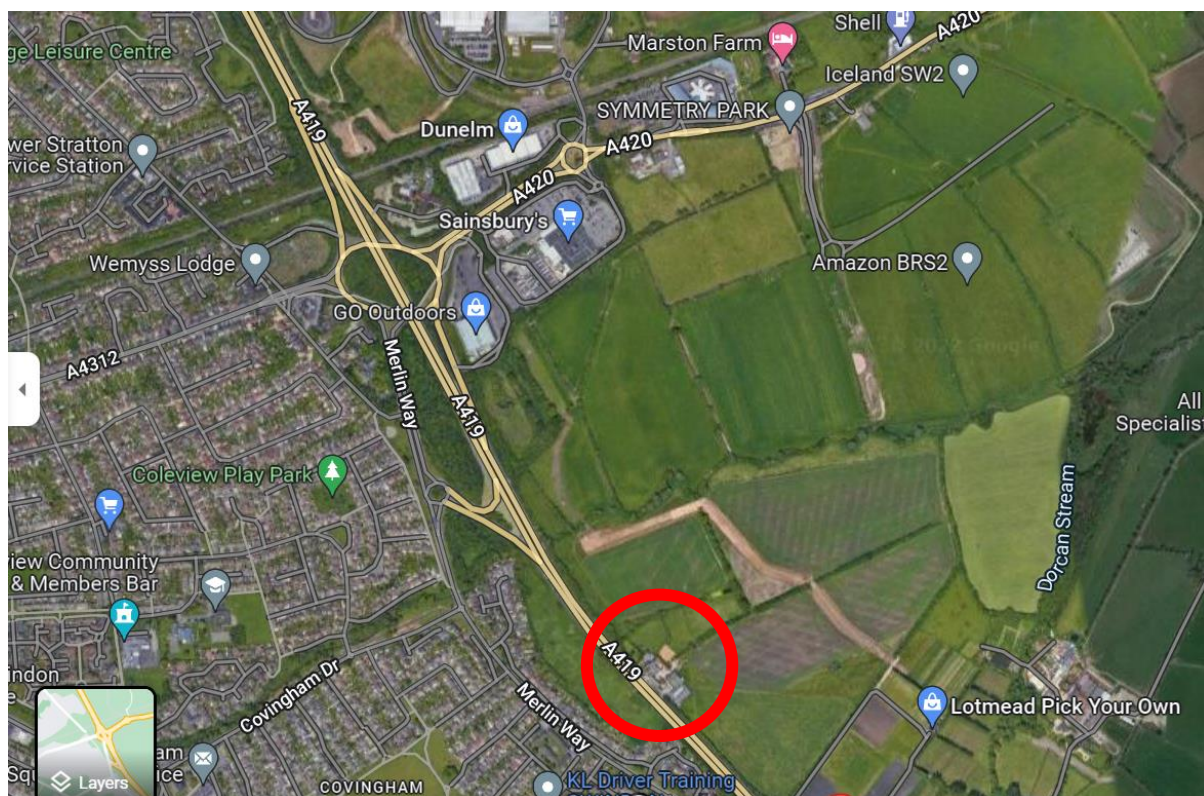

How to find Nythe Farm Home Boarding

What3Words: flips.clubbing.file

Nythe Farm Home Boarding is located directly off the A419, around 0.5 miles from the A419/ A420 junction when heading towards the M4.

Directions

From Swindon, make to the White Hart Roundabout and join the A419 heading Southbound towards the M4. The property entrance is located directly from the A419, make sure you don't speed up too much on the carriageway as you may miss our entrance. We are located approximately half a mile down from the junction. You will see a conifer hedge to your left hand side which is the back of our property so just before the drive entrance.